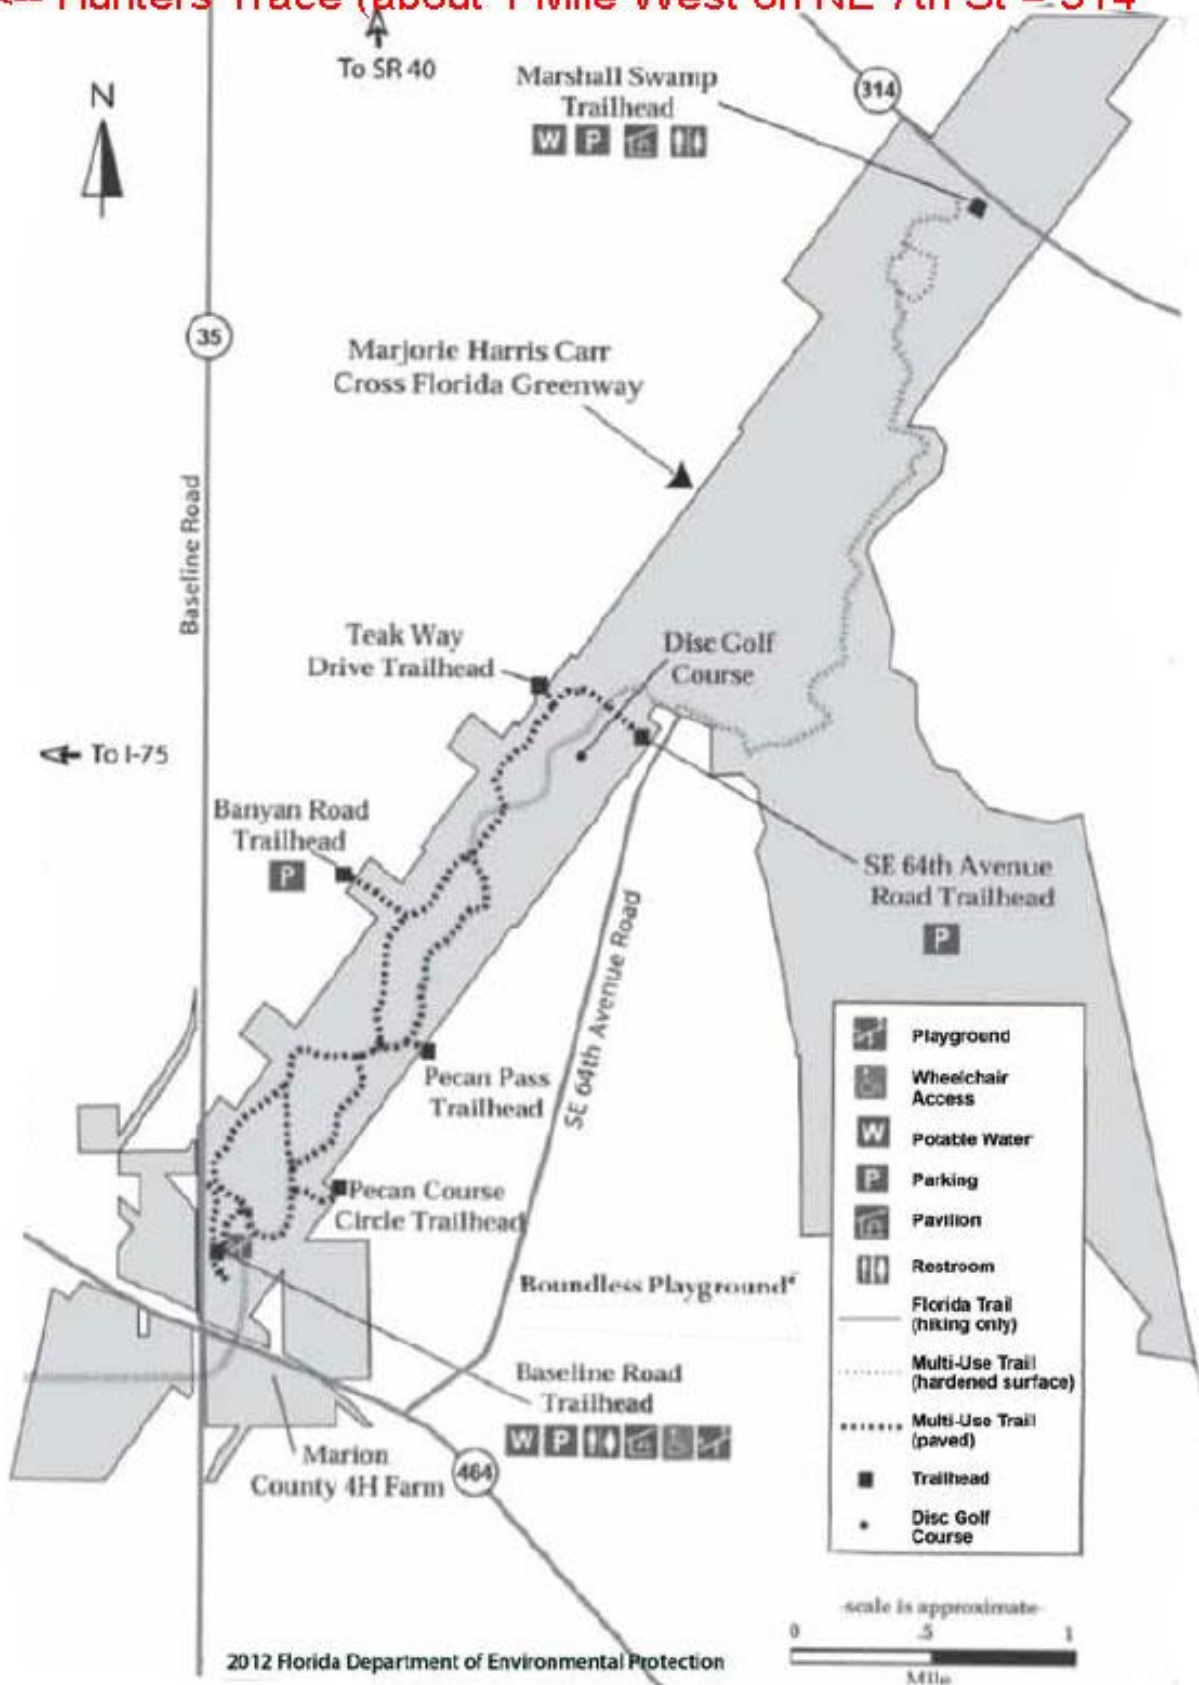

<-- Hunters Trace (about 1 Mile West on NE 7th St = 314

Trailhead Locations

Baseline Road Trailhead (access to multi-use trail and Boundless Playground®)

4255 SE 58th Avenue, Unit A
Ocala, FL 34480
GPS: N 29.1421 / W -82.0522

Marshall Swamp Trailhead (access to hiking trail)

8400 SE Highway 314
Ocala, FL 34470
GPS: N 29.1637 / W -82.0337

SE 64th Avenue Road Trailhead

2400 SE 64th Avenue Road
Ocala, FL 34472
GPS: N 29.1626 / W -82.0326